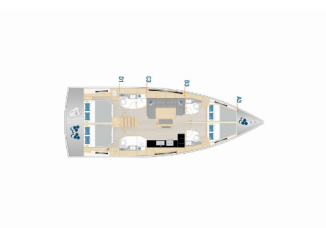

HANSE 460

Shadow Of The Wind (2024)

Yacht Real • Ag. Triados 33 • 153 43 Ag. Paraskevi • Greece

Phone: +30 6977 202170

E-mail: info@yachtreal.com

Web: www.yachtreal.com

Yacht Base	Marina Kastela, Croatia
Yacht ID	7300
Yacht Brands	Hanse Yachts
Yacht Name	Shadow Of The Wind
Production Year	2024
Length	48 Ft
Cabins	4
Berths	8 + 2
WC/Shower	4

COMFORT: Blankets, Cockpit cushions, Pillows, Sheets, Towels

DECK: Anchor with chain, Bathing platform, Bimini top, Cockpit/stern, outside shower, Dinghy, Electric anchor windlass, Fenders, Gangway, Jerry cans for fuel, Lowerable cockpit table, Mooring ropes, Outboard engine, Sprayhood