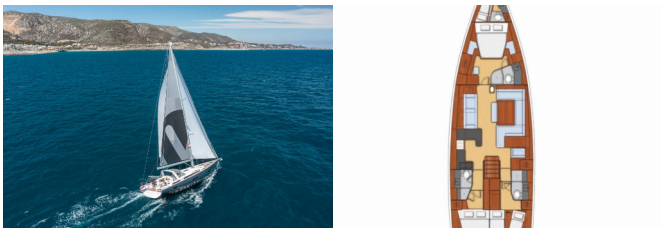

OCEANIS 60

Infinity (2024)

Yacht Real • ☰ ☰ ☰ ☰ ☰ 33 • 153 43 ☰ ☰ ☰ ☰ ☰

☰ ☰ ☰ ☰ ☰ 30 69 77 202170

☰ ☰ ☰ ☰ ☰ info@yachtreal.com

Web: www.yachtreal.com

☰ ☰ ☰ ☰ ☰	Marina Kastela, Croatia
☰ ☰ ☰ ☰ ☰ ID	8839
☰ ☰ ☰ ☰ ☰	Beneteau
☰ ☰ ☰ ☰ ☰	Infinity
☰ ☰ ☰ ☰ ☰	2024
☰ ☰ ☰ ☰ ☰	62 Ft
☰ ☰ ☰ ☰ ☰	3 + 1
☰ ☰ ☰ ☰ ☰	6 + 2 + 1
☰ ☰ ☰ ☰ ☰ / ☰ ☰ ☰ ☰ ☰	3

COMFORT: Bed linen, Cockpit cushions, Pillows, Towels

DECK: Cockpit table, Electric anchor windlass, Fenders, Mooring ropes, Sun deck, Teak cockpit, Teak deck, Tender

ENTERTAINMENT: Fishing equipment, FUSION sound system, Outdoor speakers, Snorkeling equipment, Stand up paddle (SUP), Underwater lights, Wakeboard