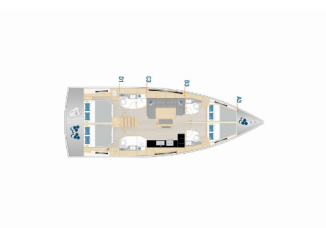

HANSE 460

Shadow Of The Wind (2024)

Yacht Real • ☰ ☰ ☰ ☰ 33 • 153 43 ☰ ☰ ☰ ☰ • ☰ ☰ ☰ ☰

☰ ☰ ☰ ☰ 7 202170

☰ ☰ ☰ ☰ info@yachtreal.com

Web: www.yachtreal.com

☰ ☰ ☰ ☰	Marina Kastela, Croatia
☰ ☰ ☰ ☰ ID	7300
☰ ☰ ☰ ☰	Hanse Yachts
☰ ☰ ☰ ☰	Shadow Of The Wind
☰ ☰ ☰ ☰	2024
☰ ☰ ☰ ☰	48 Ft
☰ ☰ ☰ ☰	4
☰ ☰ ☰ ☰	8 + 2
☰ ☰ ☰ ☰ / ☰ ☰ ☰ ☰	4

COMFORT: Blankets, Cockpit cushions, Pillows, Sheets, Towels

DECK: Anchor with chain, Bathing platform, Bimini top, Cockpit/stern, outside shower, Dinghy, Electric anchor windlass, Fenders, Gangway, Jerry cans for fuel, Lowerable cockpit table, Mooring ropes, Outboard engine, Sprayhood