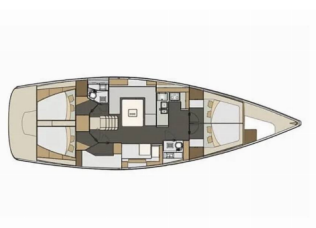

# ELAN IMPRESSION 50

Sofia I (2018)

Yacht Real • ☰ ☰ ☰ ☰ 33 • 153 43 ☰ ☰ ☰ ☰ • ☰ ☰ ☰ ☰

☰ ☰ ☰ ☰ 7 202170

☰ ☰ ☰ ☰ info@yachtreal.com

Web: www.yachtreal.com

☰ ☰ ☰ ☰	Marina Kastela, Croatia
☰ ☰ ☰ ☰ ID	7070
☰ ☰ ☰ ☰	Elan Marine
☰ ☰ ☰ ☰	Sofia I
☰ ☰ ☰ ☰	2018
☰ ☰ ☰ ☰	50 Ft
☰ ☰ ☰ ☰	5
☰ ☰ ☰ ☰	10 + 2
☰ ☰ ☰ ☰ ☰ ☰ ☰ ☰	12
☰ ☰ ☰ ☰ / ☰ ☰ ☰ ☰	2

**COMFORT:** Blankets, Cockpit cushions, Pillows, Sheets, Towels

**DECK:** Anchor with chain, Bathing platform, Bimini top, Cockpit fridge, Cockpit table, Cockpit/stern, outside shower, Dinghy, Electric anchor windlass, Fenders, Gangway, Mooring ropes, Outboard engine, Spare anchor (Reserve, Auxiliary anchor), Sprayhood